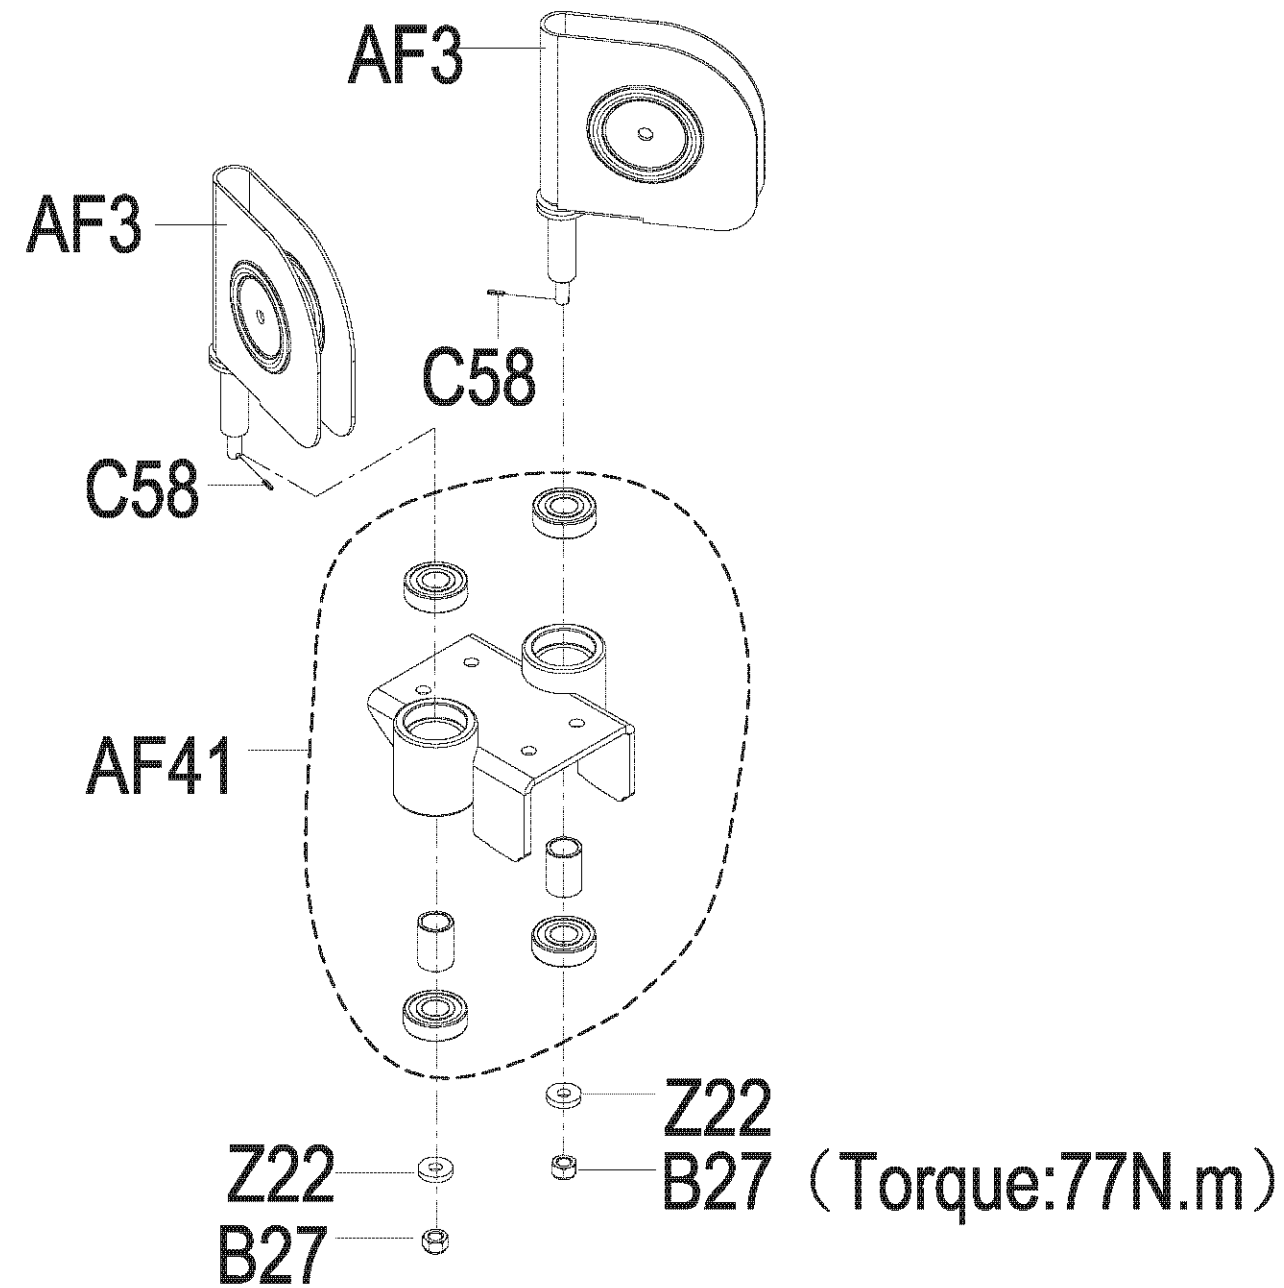

DRAWING NO	GM118-SF01		
PART NAME	Sliding Pulley Set		
PART NO	See Chart	REV	A
APPROVE	Harvey	DATE	08.12.2020

Part NO.	Color
1000416167	Iced Sliver
1000416168	Platinum
1000416169	Polarized Titanium
1000416171	Lace White
1000416172	Pearl White
1000416173	Mat Black
1000416174	Black Glossy
1000434107	O-PF Purple
1000440736	PF Yellow RAL1023
1000457668	Graphite Grey

DRAWING NO	GM218-SF02		
PART NAME	Pedal Arm set;left		
PART NO	See Chart	REV	A
APPROVE	Harvey	DATE	11.25.2020

Part NO.	Color
1000457709	Iced Sliver
1000457710	Platinum
1000457711	Polarized Titanium
1000457712	Lace White
1000457713	Pearl White
1000457714	Mat Black
1000457715	Black Glossy
1000457732	Graphite Grey

DRAWING NO	GM218-SF03		
PART NAME	Pedal Arm set;right		
PART NO	See Chart	REV	A
APPROVE	Harvey	DATE	11.25.2020

Part NO.	Color
1000457722	Iced Sliver
1000457723	Platinum
1000457724	Polarized Titanium
1000457725	Lace White
1000457726	Pearl White
1000457727	Mat Black
1000457728	Black Glossy
1000457733	Graphite Grey

DRAWING NO	GM118-SF04		
PART NAME	Swivel Axle Set		
PART NO	See Chart	REV	A
APPROVE	Harvey	DATE	08.12.2020

Part NO.	Color
1000416274	Iced Sliver
1000416275	Platinum
1000416276	Polarized Titanium
1000416277	Lace White
1000416278	Pearl White
1000416279	Mat Black
1000416280	Black Glossy
1000434183	O-PF Purple
1000440739	PF Yellow RAL1023
1000457739	Graphite Grey