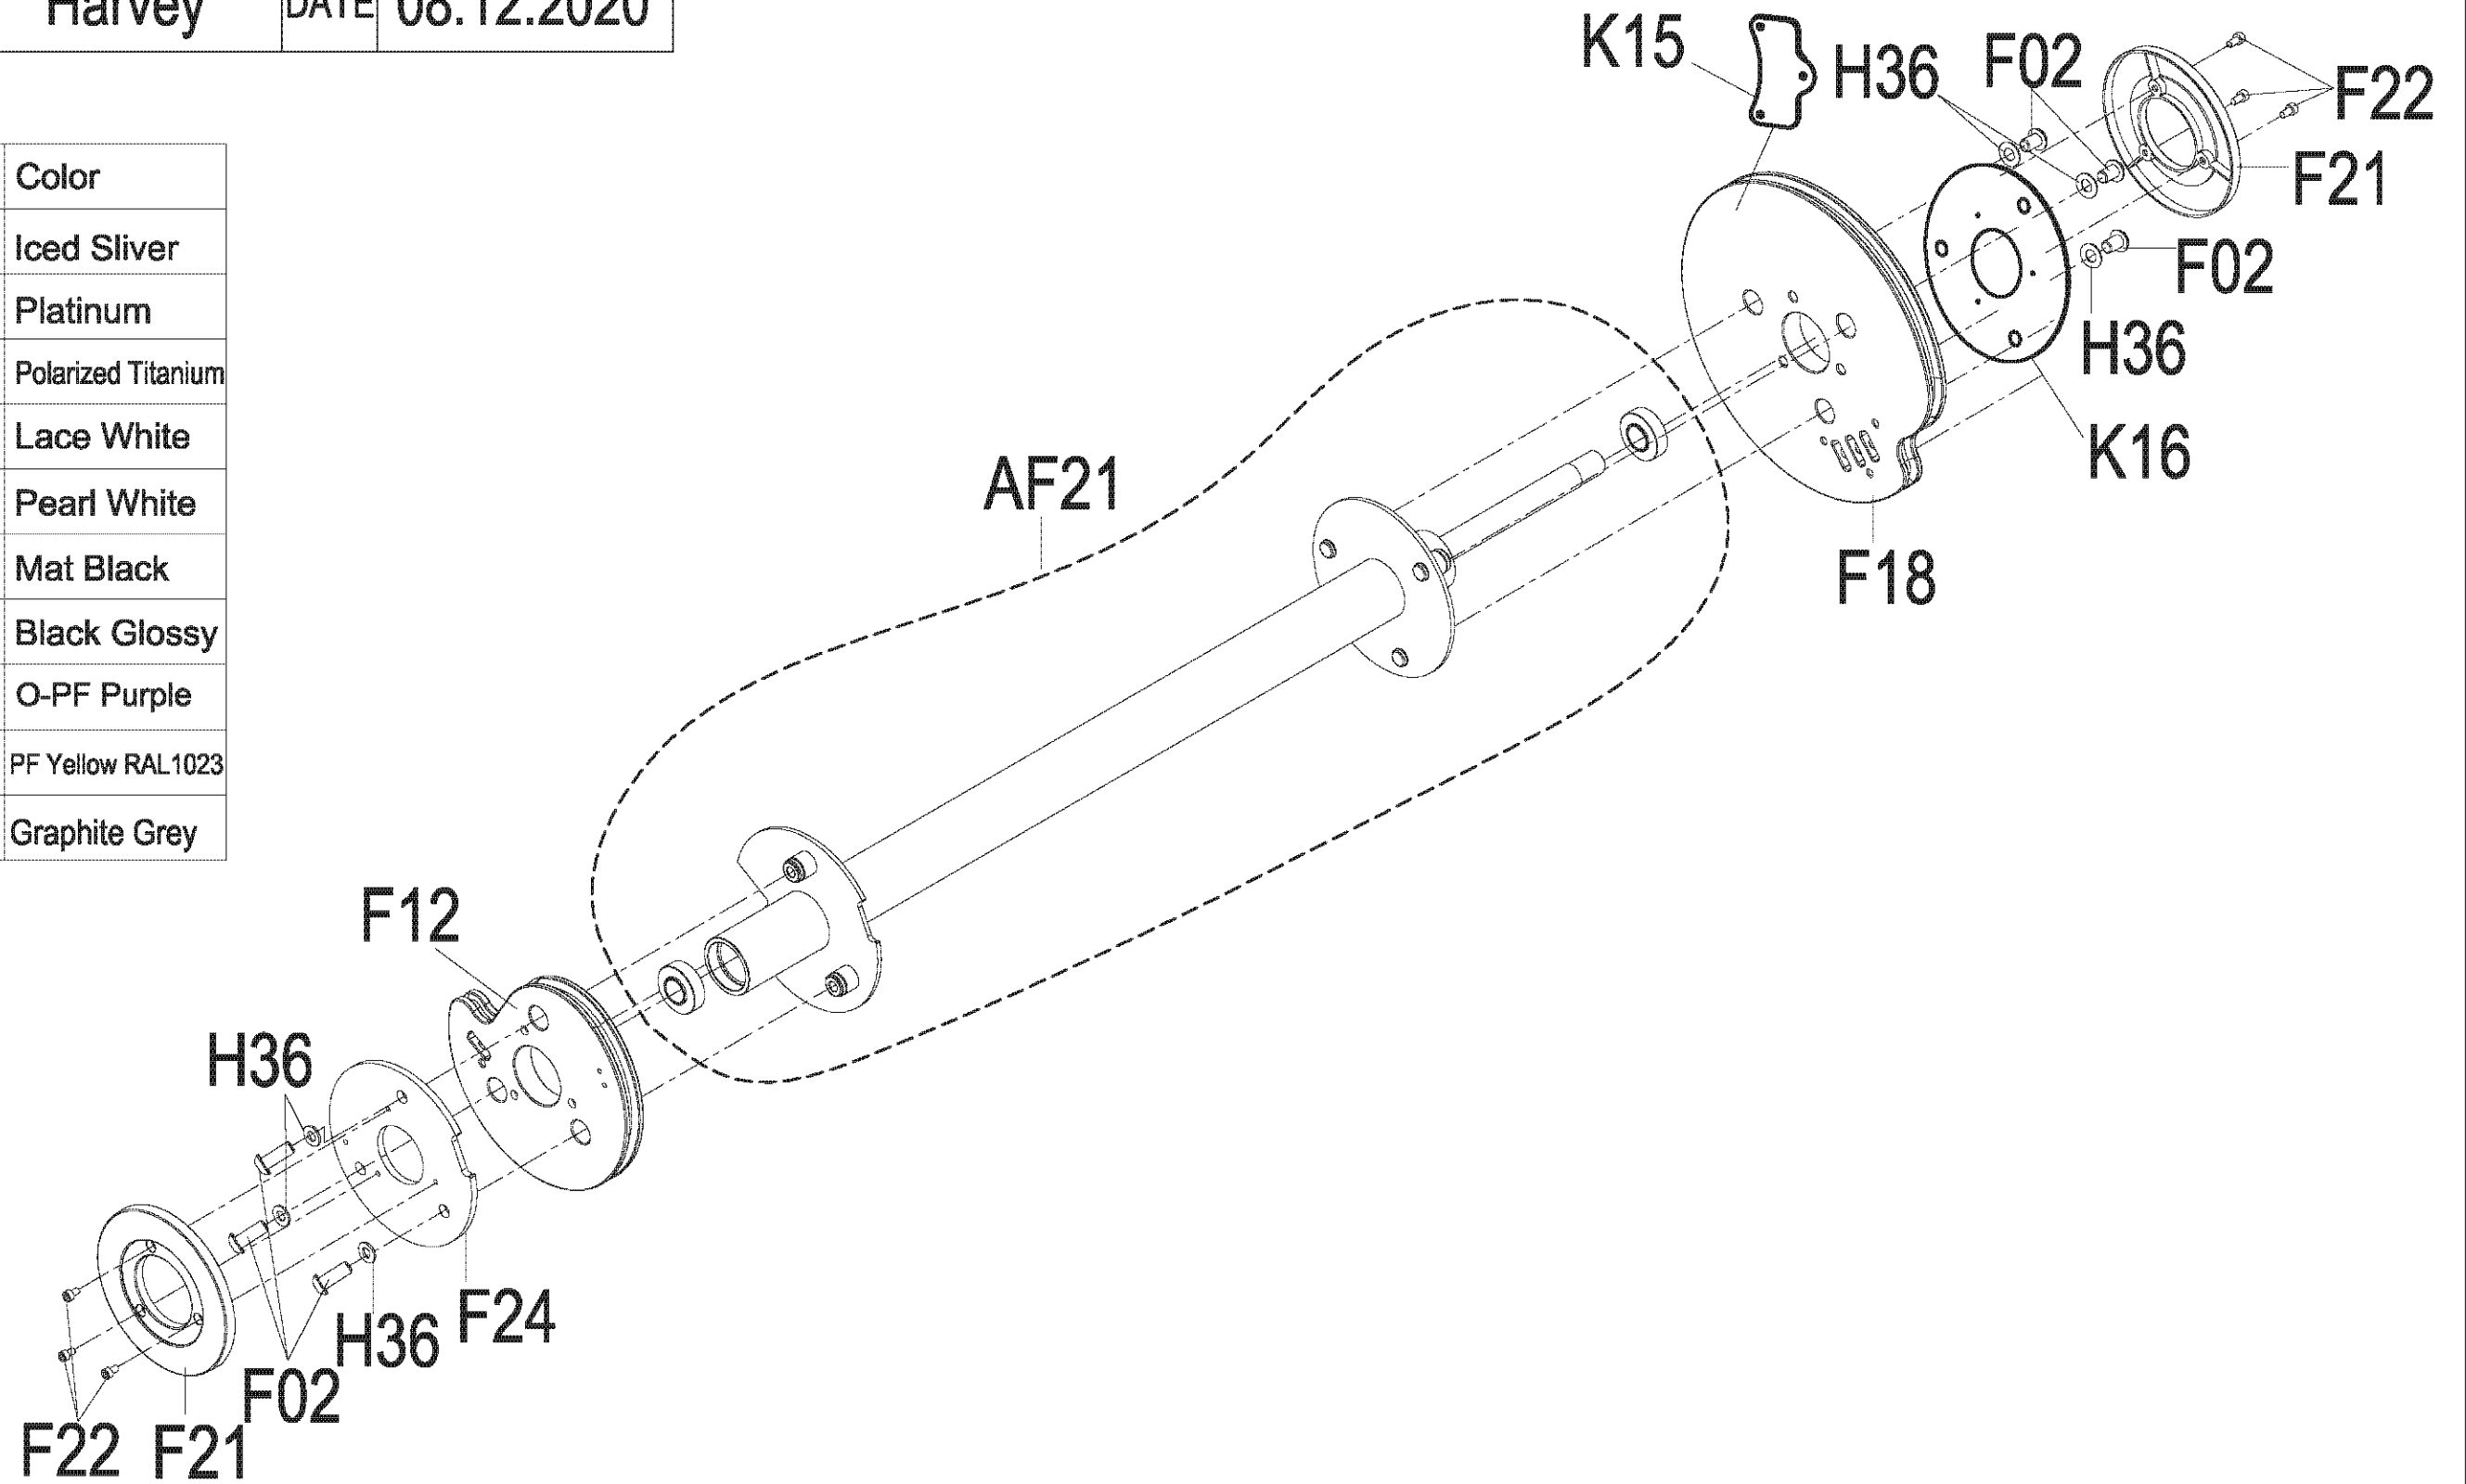

DRAWING NO	GM118-SF01		
PART NAME	Sliding Pulley Set		
PART NO	See Chart	REV	A
APPROVE	Harvey	DATE	08.12.2020

Part NO.	Color
1000416167	Iced Sliver
1000416168	Platinum
1000416169	Polarized Titanium
1000416171	Lace White
1000416172	Pearl White
1000416173	Mat Black
1000416174	Black Glossy
1000434107	O-PF Purple
1000440736	PF Yellow RAL1023
1000457668	Graphite Grey

DRAWING NO	GM218-SF02		
PART NAME	Pedal Arm set;left		
PART NO	See Chart	REV	A
APPROVE	Harvey	DATE	11.25.2020

Part NO.	Color
1000457709	Iced Sliver
1000457710	Platinum
1000457711	Polarized Titanium
1000457712	Lace White
1000457713	Pearl White
1000457714	Mat Black
1000457715	Black Glossy
1000457732	Graphite Grey

DRAWING NO	GM218-SF03		
PART NAME	Pedal Arm set;right		
PART NO	See Chart	REV	A
APPROVE	Harvey	DATE	11.25.2020

Part NO.	Color
1000457722	Iced Sliver
1000457723	Platinum
1000457724	Polarized Titanium
1000457725	Lace White
1000457726	Pearl White
1000457727	Mat Black
1000457728	Black Glossy
1000457733	Graphite Grey

DRAWING NO	GM118-SF04		
PART NAME	Swivel Axle Set		
PART NO	See Chart	REV	A
APPROVE	Harvey	DATE	08.12.2020

Part NO.	Color
1000416274	Iced Sliver
1000416275	Platinum
1000416276	Polarized Titanium
1000416277	Lace White
1000416278	Pearl White
1000416279	Mat Black
1000416280	Black Glossy
1000434183	O-PF Purple
1000440739	PF Yellow RAL1023
1000457739	Graphite Grey