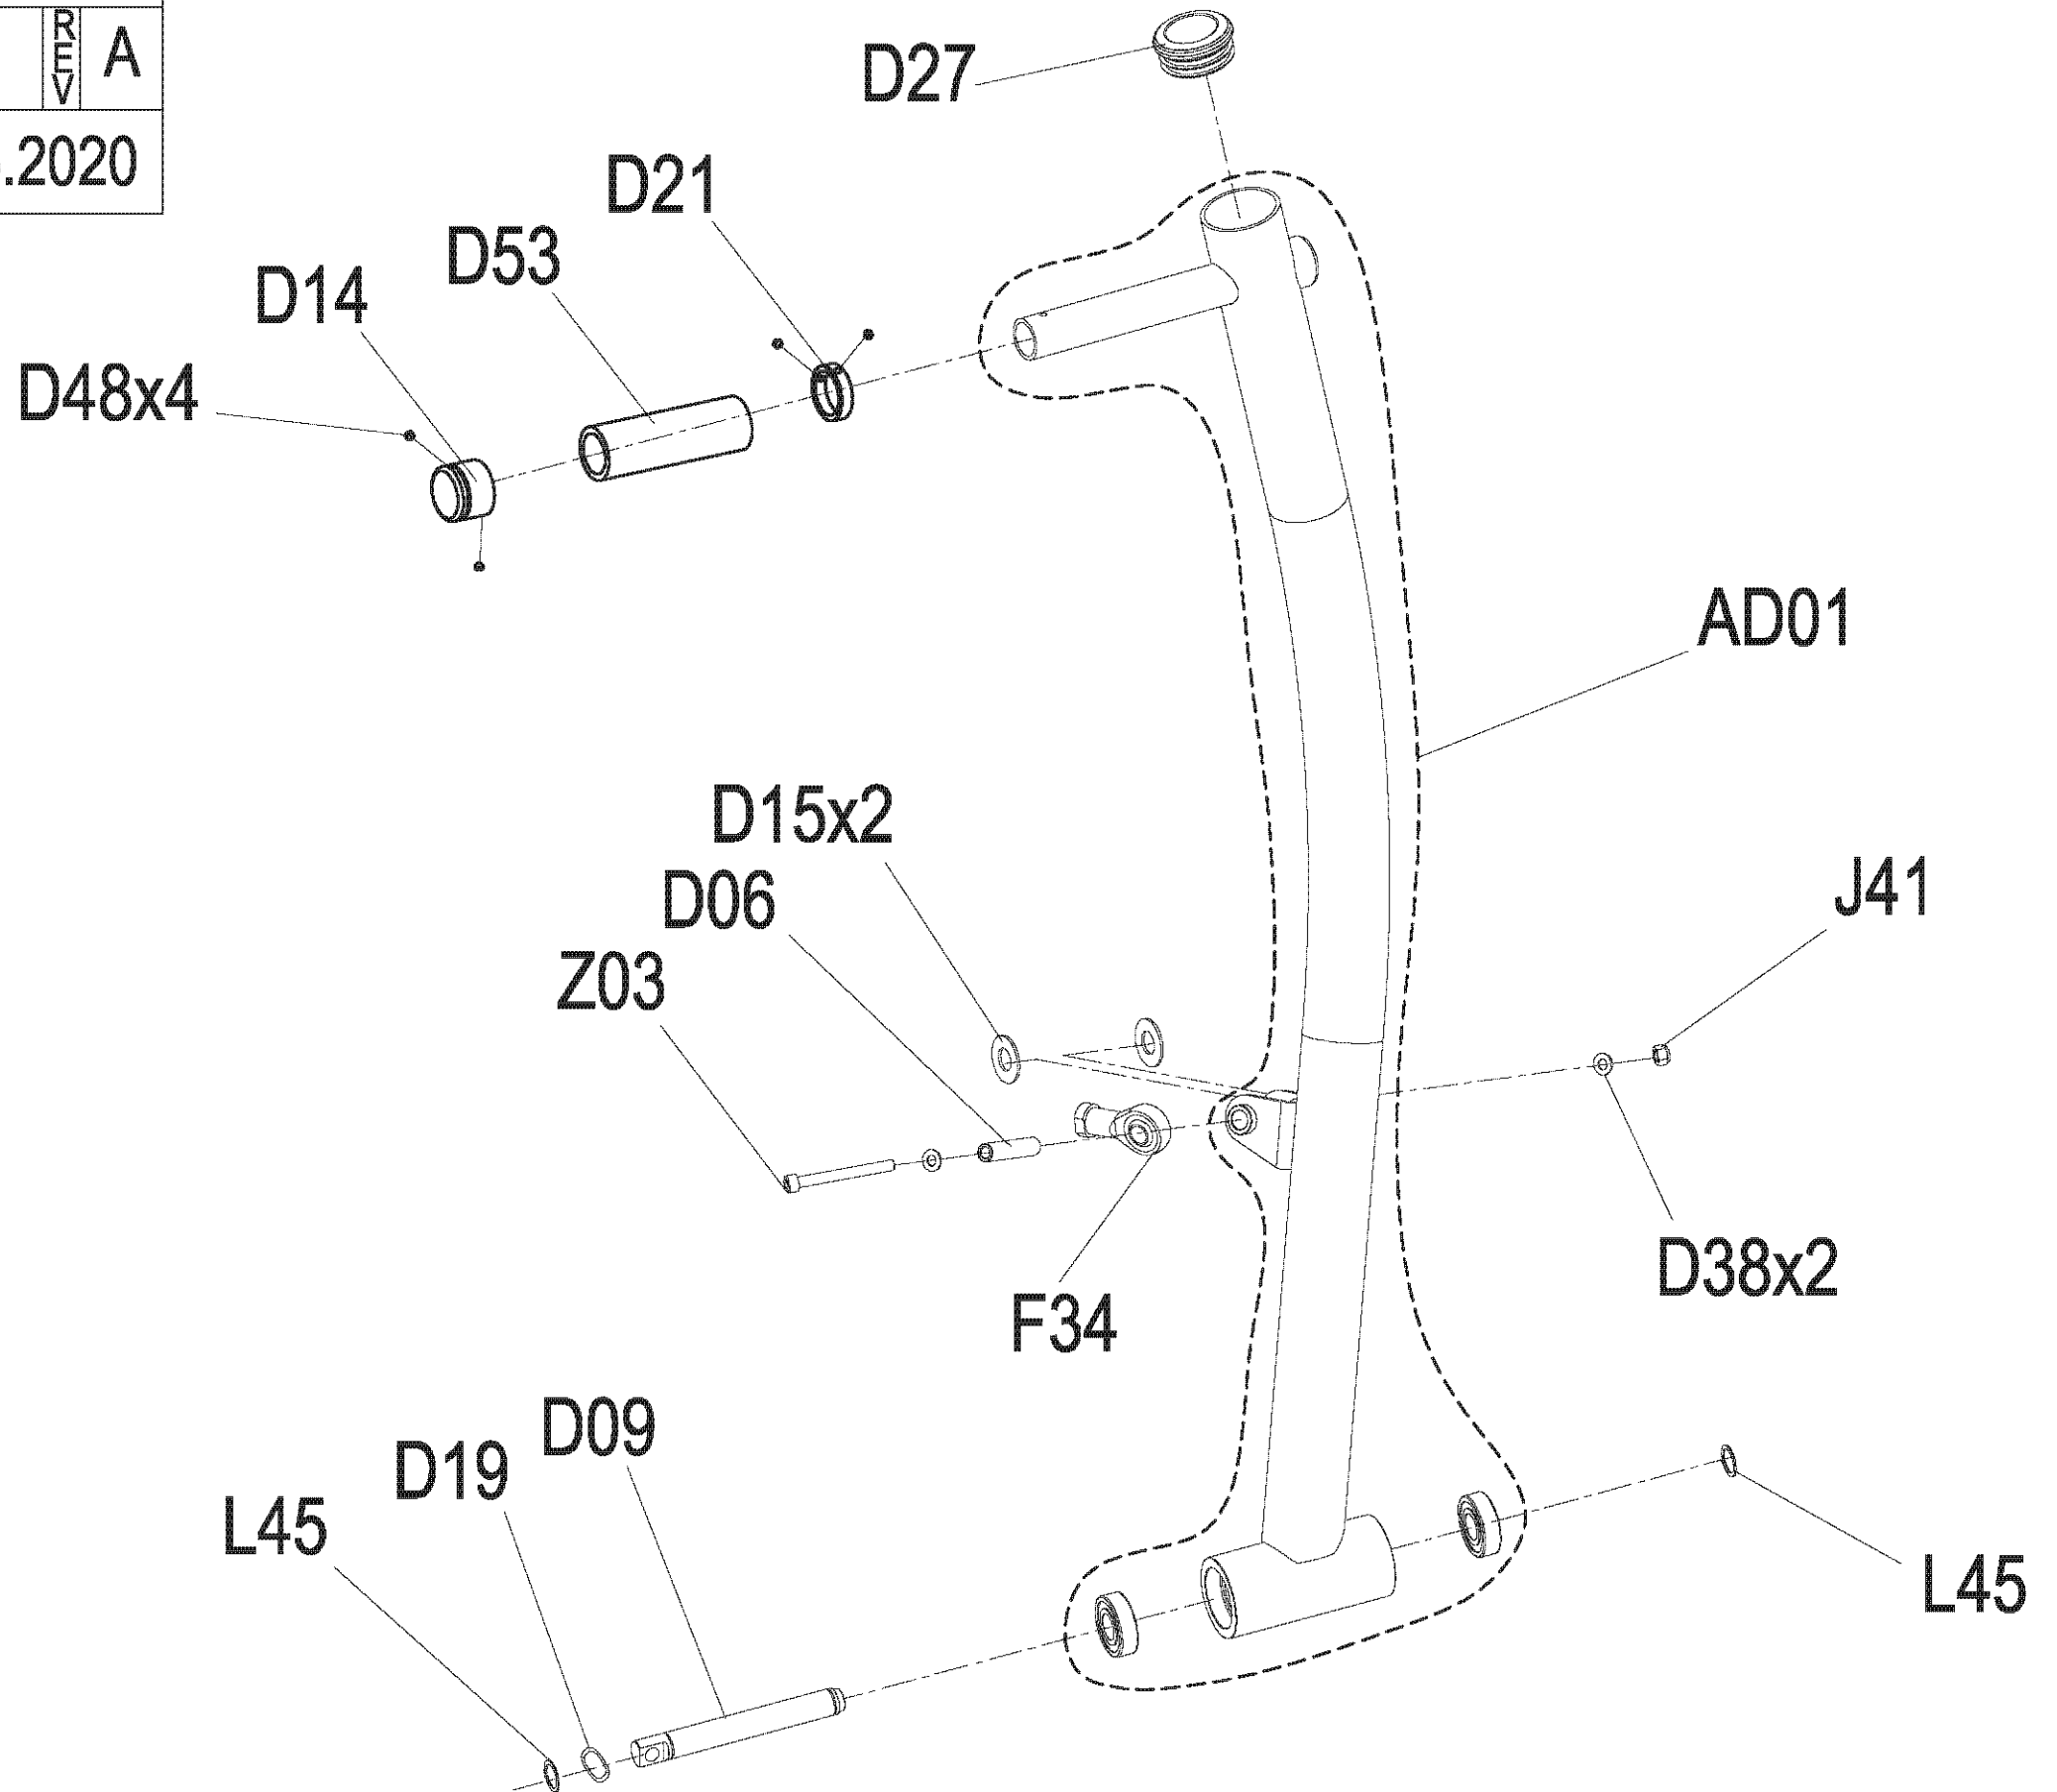

DRAWING NO	GM118-SF01		
PART NAME	Sliding Pulley Set		
PART NO	See Chart	REV	A
APPROVE	Harvey	DATE	08.12.2020

Part NO.	Color
1000416167	Iced Sliver
1000416168	Platinum
1000416169	Polarized Titanium
1000416171	Lace White
1000416172	Pearl White
1000416173	Mat Black
1000416174	Black Glossy
1000434107	O-PF Purple
1000440736	PF Yellow RAL1023
1000457668	Graphite Grey

DRAWING NO	GM218-SF02		
PART NAME	Pedal Arm set;left		
PART NO	See Chart	REV	A
APPROVE	Harvey	DATE	11.25.2020

Part NO.	Color
1000457709	Iced Sliver
1000457710	Platinum
1000457711	Polarized Titanium
1000457712	Lace White
1000457713	Pearl White
1000457714	Mat Black
1000457715	Black Glossy
1000457732	Graphite Grey

DRAWING NO	GM218-SF03		
PART NAME	Pedal Arm set;right		
PART NO	See Chart	REV	A
APPROVE	Harvey	DATE	11.25.2020

Part NO.	Color
1000457722	Iced Sliver
1000457723	Platinum
1000457724	Polarized Titanium
1000457725	Lace White
1000457726	Pearl White
1000457727	Mat Black
1000457728	Black Glossy
1000457733	Graphite Grey

DRAWING NO	GM118-SF04		
PART NAME	Swivel Axle Set		
PART NO	See Chart	REV	A
APPROVE	Harvey	DATE	08.12.2020

Part NO.	Color
1000416274	Iced Sliver
1000416275	Platinum
1000416276	Polarized Titanium
1000416277	Lace White
1000416278	Pearl White
1000416279	Mat Black
1000416280	Black Glossy
1000434183	O-PF Purple
1000440739	PF Yellow RAL1023
1000457739	Graphite Grey