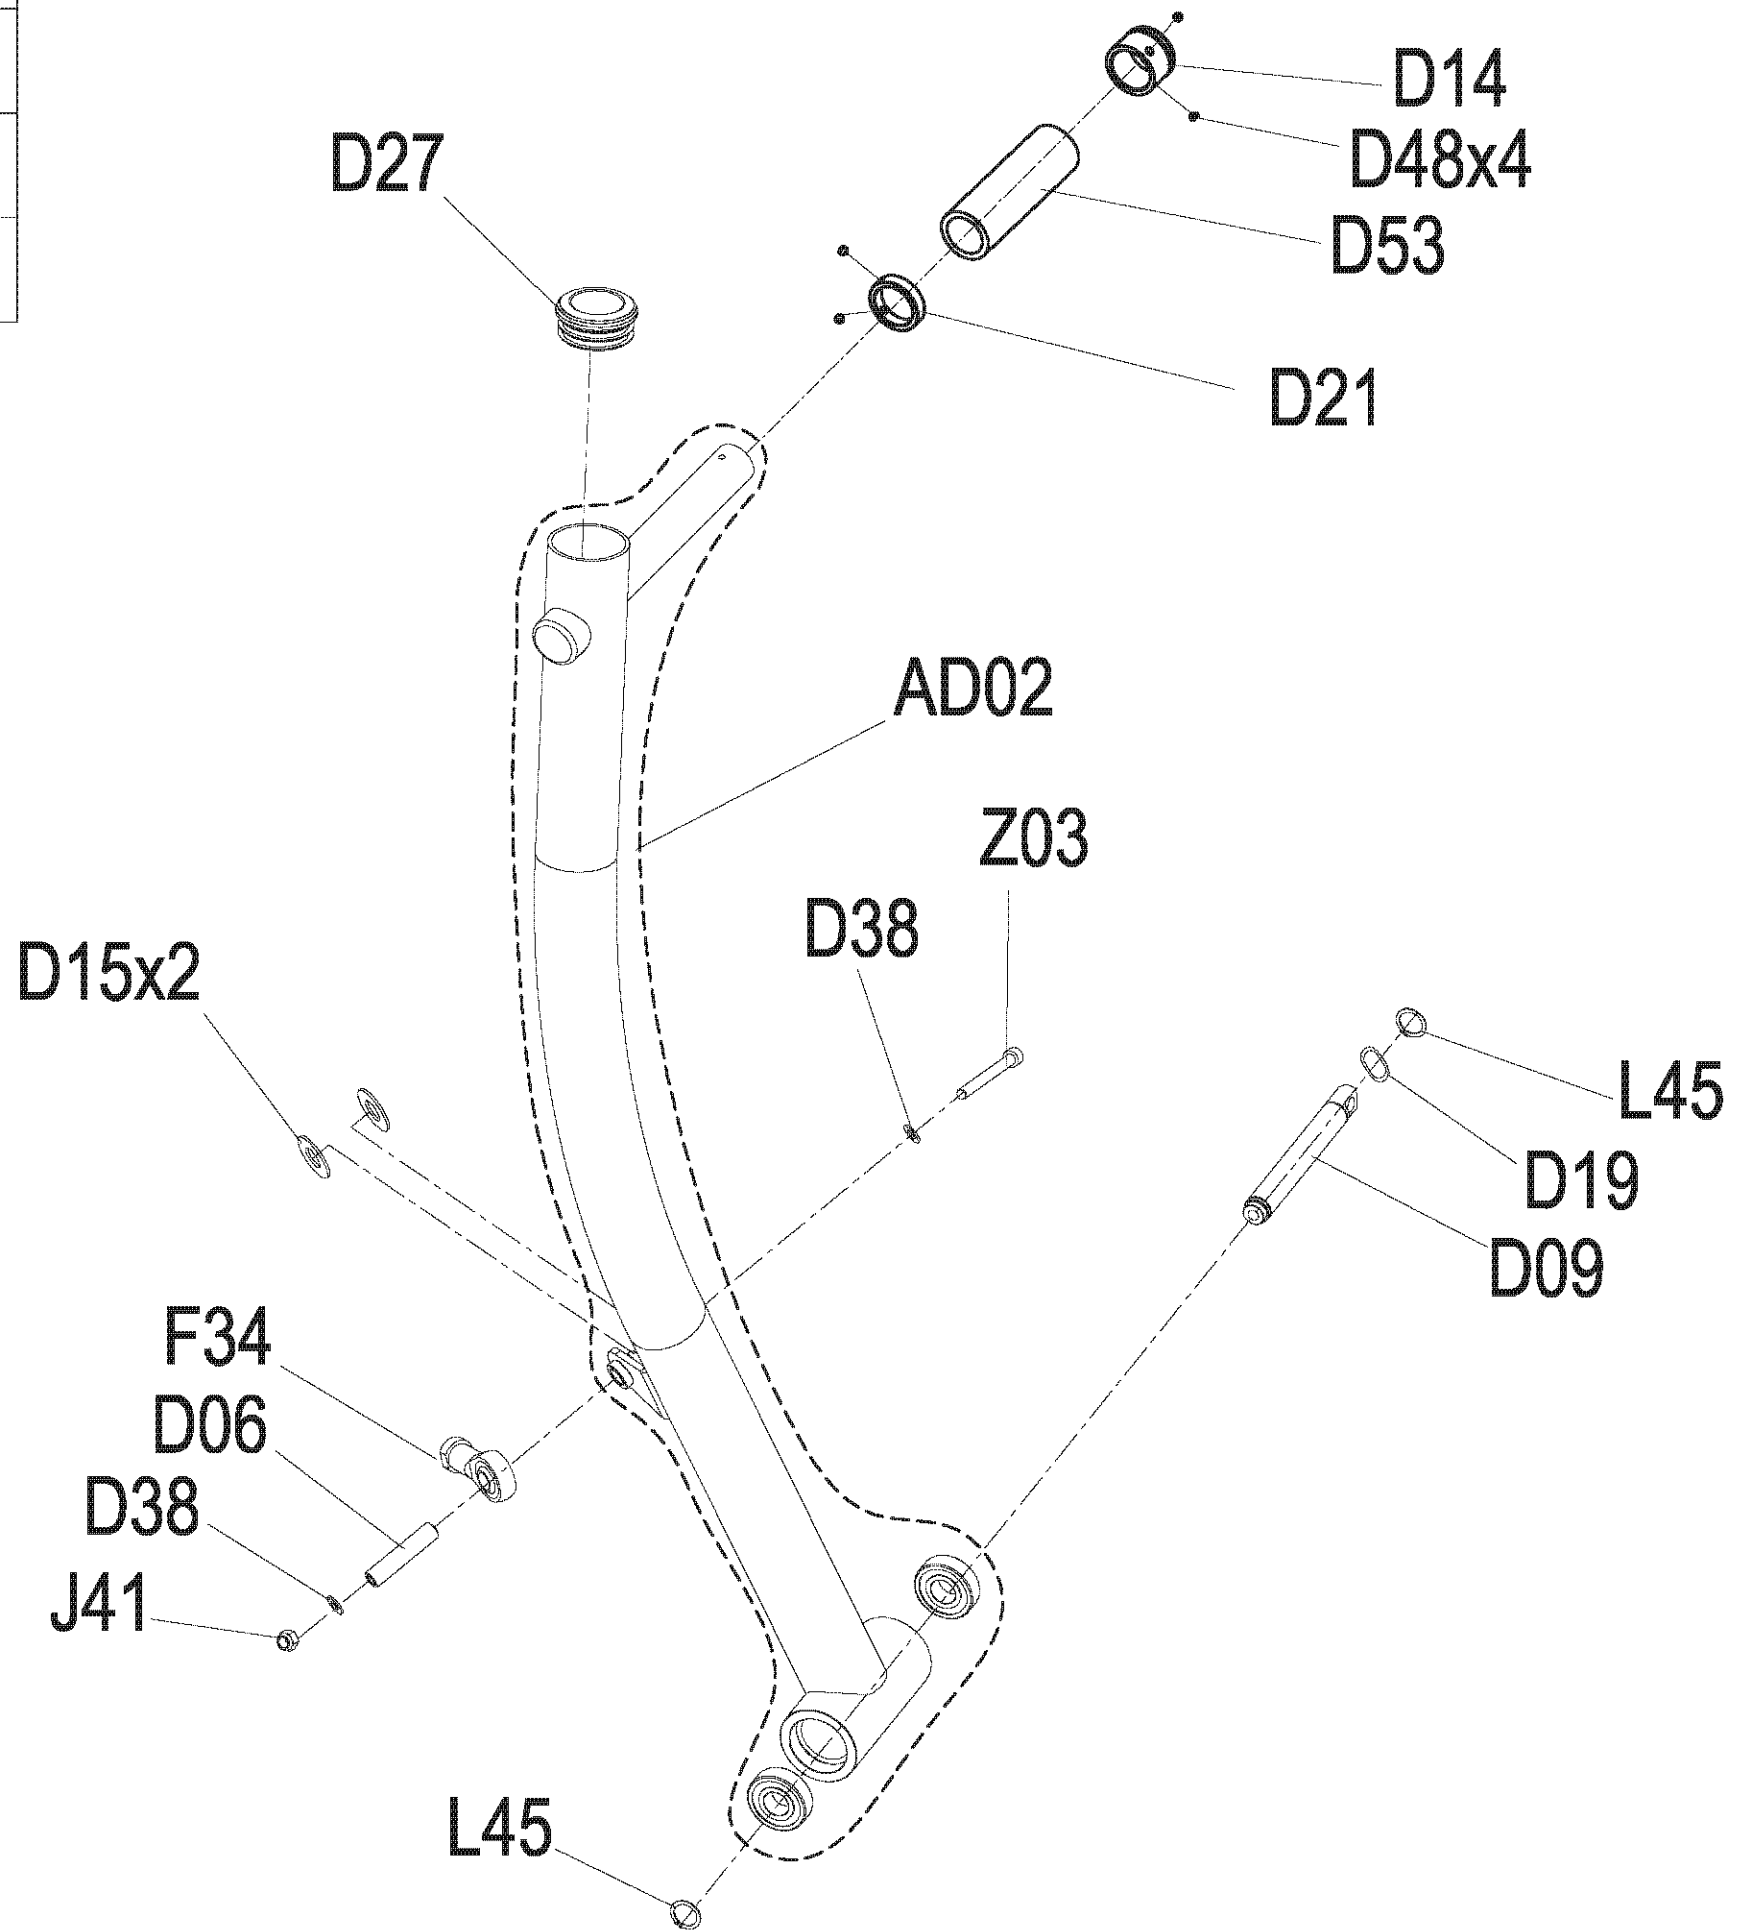

DRAWING NO	GM118-SF01		
PART NAME	Sliding Pulley Set		
PART NO	See Chart	REV	A
APPROVE	Harvey	DATE	08.12.2020

Part NO.	Color
1000416167	Iced Sliver
1000416168	Platinum
1000416169	Polarized Titanium
1000416171	Lace White
1000416172	Pearl White
1000416173	Mat Black
1000416174	Black Glossy
1000434107	O-PF Purple
1000440736	PF Yellow RAL1023
1000457668	Graphite Grey

DRAWING NO	GM218-SF02		
PART NAME	Pedal Arm set;left		
PART NO	See Chart	REV	A
APPROVE	Harvey	DATE	11.25.2020

Part NO.	Color
1000457709	Iced Sliver
1000457710	Platinum
1000457711	Polarized Titanium
1000457712	Lace White
1000457713	Pearl White
1000457714	Mat Black
1000457715	Black Glossy
1000457732	Graphite Grey

DRAWING NO	GM218-SF03		
PART NAME	Pedal Arm set;right		
PART NO	See Chart	REV	A
APPROVE	Harvey	DATE	11.25.2020

Part NO.	Color
1000457722	Iced Sliver
1000457723	Platinum
1000457724	Polarized Titanium
1000457725	Lace White
1000457726	Pearl White
1000457727	Mat Black
1000457728	Black Glossy
1000457733	Graphite Grey

DRAWING NO	GM118-SF04		
PART NAME	Swivel Axle Set		
PART NO	See Chart	REV	A
APPROVE	Harvey	DATE	08.12.2020

Part NO.	Color
1000416274	Iced Sliver
1000416275	Platinum
1000416276	Polarized Titanium
1000416277	Lace White
1000416278	Pearl White
1000416279	Mat Black
1000416280	Black Glossy
1000434183	O-PF Purple
1000440739	PF Yellow RAL1023
1000457739	Graphite Grey